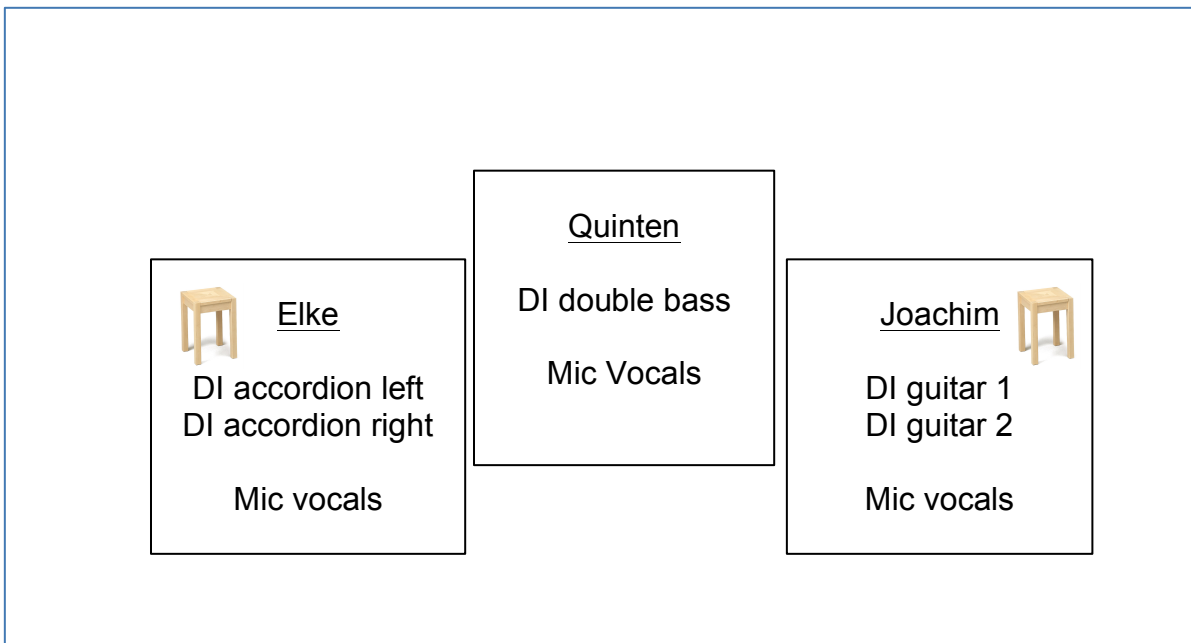

LES INVITÉS TECHNICAL RIDER

CONTACT MANAGEMENT : ON THE ROOF Artist Collective joachim.wannyn@gmail.com +32 (0) 474 399 716

	Input	Line	Mic
1	Vocals guitar <i>(lead&backing)</i>		Shure SM58
2	Vocals accordion <i>(lead&backing)</i>		Shure SM58
3	Vocals double bass <i>(backing)</i>		Shure SM58
5	Acoustic guitar 1	Act. DI <i>(BSS AR133)</i>	
6	Acoustic guitar 2	Act. DI	
6	Accordion left	Act. DI	
7	Accordion right	Act. DI	
8	Double bass	Act. DI	
	3 monitor lines with EQ.		

stage dimensions : **4x3m**