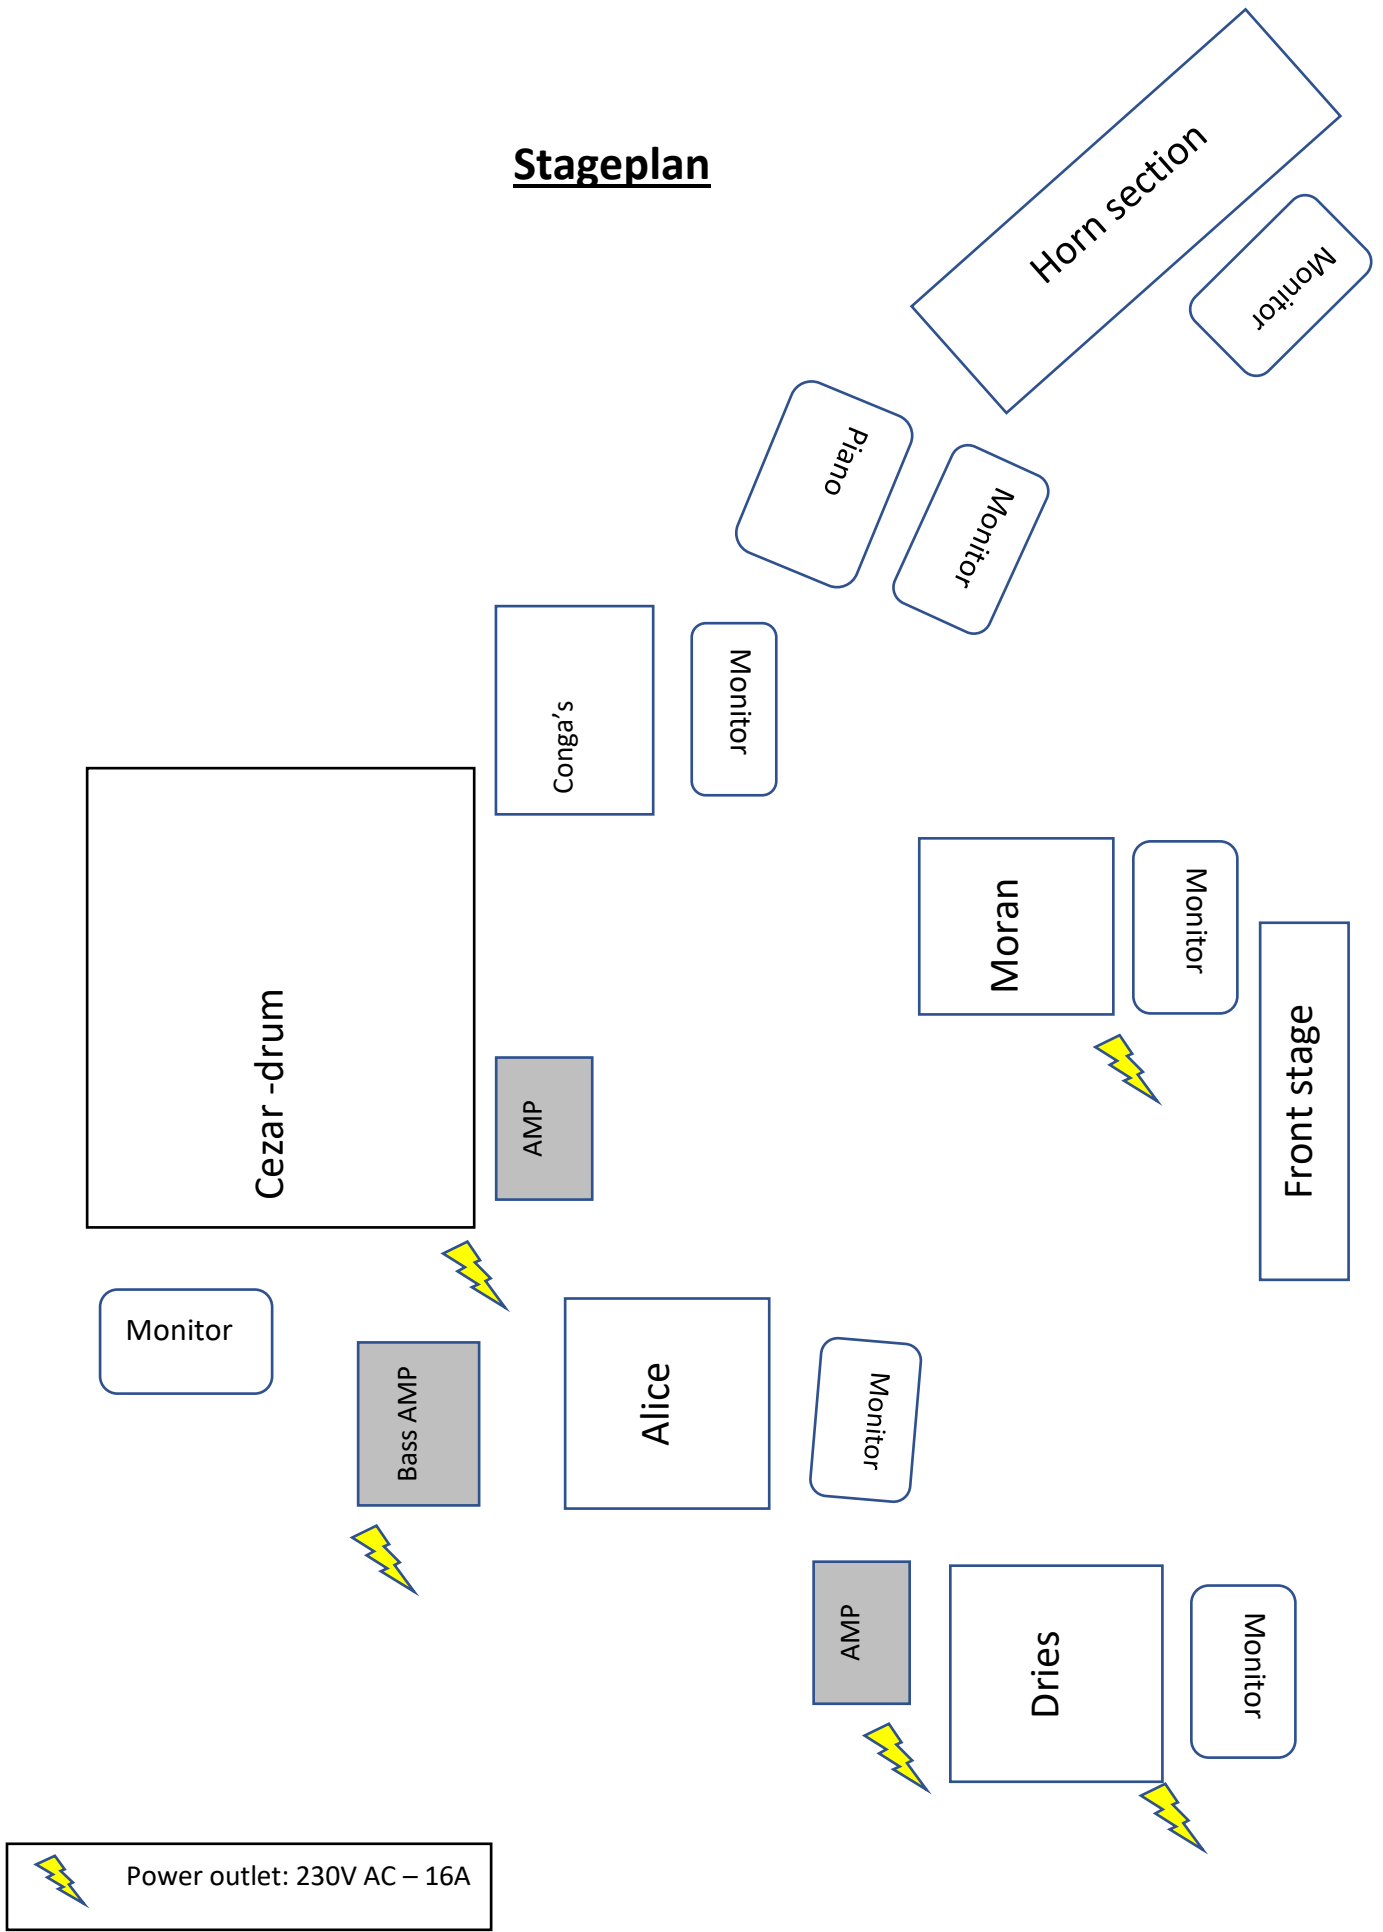

Stageplan

Input Patch list

Channel	Instrument	Mic	Stand
1	Kick	Beta 52	Small
2	Snare (kit)	Drum kit/SM57	Clip-on/small
3	HiHat	SM57	
4	Floor Tom	Drum kit/SM57	
5	Tom	Drum kit/SM57	
6	Snare (2)	Drum kit/SM57	
7	OHL	Condenser	Boom
8	OHR	Condenser	Boom
9	Bass DI	DI	
10	Bass MIC	SM57	Small
11	Conga	SM57	Boom
12	Conga	SM57	Boom
13	Woodblocks	Condenser	Boom
14	Keys 1	DI	
15	Keys 2	DI	
16	Dub Siren	DI	
17	Rhythm Guitar	e609/SM57	Small
18	Lead Guitar	e609/SM57	Small
19	Sax / Alt Sax	SM57/SM58	Boom
20	Trumpet	SM57/SM58	Boom
21	Trumpet	SM57/SM58	Boom
22	Lead Vocal	SM58	Boom
23	Backing Vocal	SM58	Boom
24	Vocal Spare	SM58	Boom

Requirements

- Mixtafel met minstens 24 kanalen
- Voldoende monitor speakers
- Mixtafel op de correcte locatie in de zaal
- Voldoende kabels + statieven
- Voldoende verlegdraden+ stekerdozen